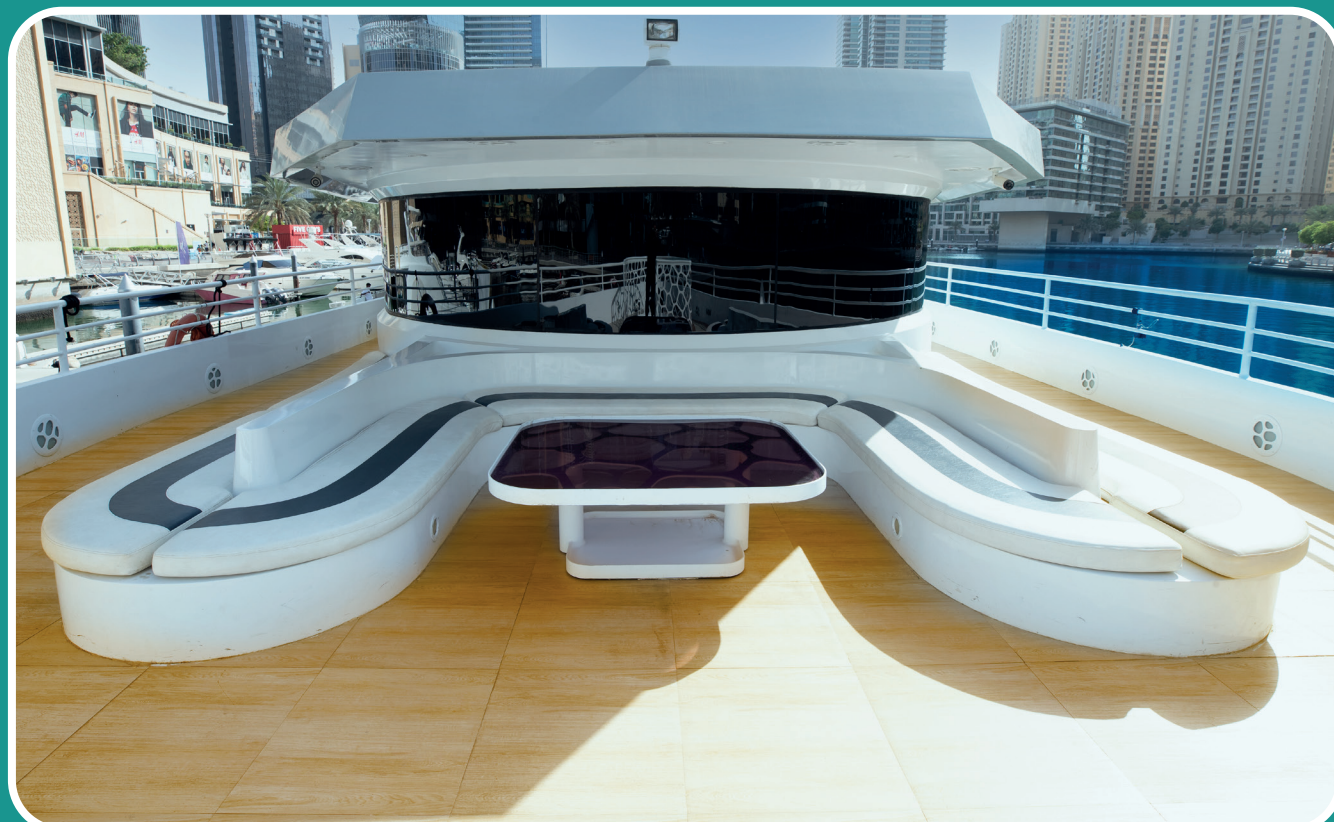

DUTCH ORIENTAL

DESERT ROSE MEGAYACHT

CATEGORY	NAME	LENGTH	CAPACITY	BEDROOM
MEGA YACHTS	DESERT ROSE	155 FT / 47 M	250	6

Built year - 2015 (refit)
 Length - 155 ft / 47 m
 Width - 29 ft / 9 m
 4 decks 11,836 sq ft
 6 bedrooms

Guest capacity - 250
 - Sundeck 80 people
 - Others 170 people
 High fidelity A/V system
 17,000 litre pool