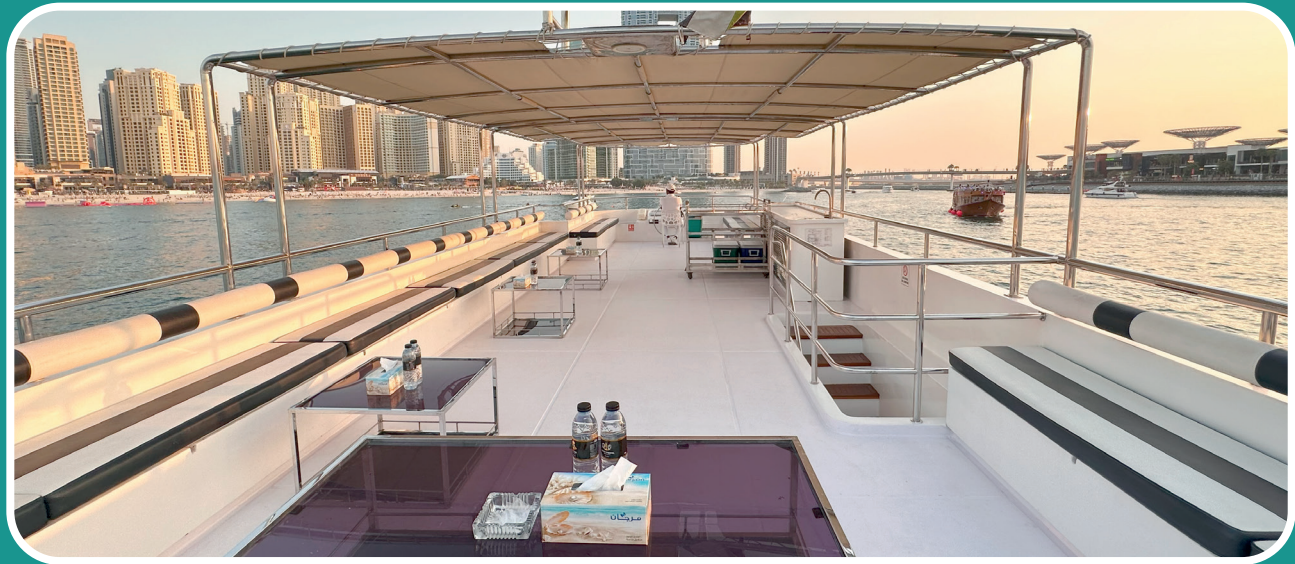

PLUTO SUPERYACHT

CATEGORY	NAME	LENGTH	CAPACITY	BEDROOM
SUPERYACHT	PLUTO	85 FT / 26 M	45	3

Built year - 2021 (refit)
Length - 85 ft / 25 m
Width - 20 ft / 6 m

Guest capacity - 45
8 people jacuzzi
Large flybridge